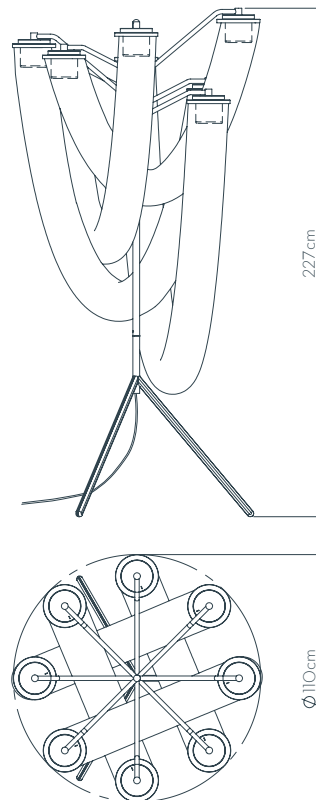

kriskadecor 

Aura Floor

DESIGN / DISEÑO: YONOH

DESCRIPTION / DESCRIPCIÓN

This floor lamp combines the design and the fluid shapes of the chain tubes with hand-crafted ash wood trim on the support structure.

FEATURES & FINISHING / ACABADOS

STRUCTURE

Metal lacquered with standard finishing colour jet black RAL 9005 or pure white RAL 9010. It can be lacquered in other colours under customer's request.

ESTRUCTURA