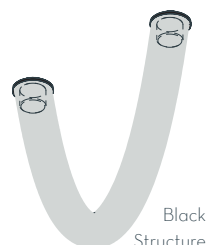

20213
Satin Orange

20220
Satin Apricot

FINISHINGS

LAMP DIFUSSER

Handmade borosilicate glass diffuser with matt opal finish. From SCHOTT.

FLOOR STRUCTURE

Lacquered steel (black or white) + natural ash wood

SUGGESTED COMBINATIONS

Aura One

Black
Structure

Aura one 75 - Satin Black
Aura one 100 - Satin Black
Aura one 115 - Satin Black
Aura one 140 - Satin Black

Black
Structure

Aura one 75 - Satin Grey
Aura one 100 - Satin Grey
Aura one 115 - Satin Grey
Aura one 140 - Satin Grey

Black
Structure

Aura one 75 - Satin Silver
Aura one 100 - Satin Silver
Aura one 115 - Satin Silver
Aura one 140 - Satin Silver

White
Structure

Aura one 75 - Satin Coffee
Aura one 100 - Satin Coffee
Aura one 115 - Satin Coffee
Aura one 140 - Satin Coffee