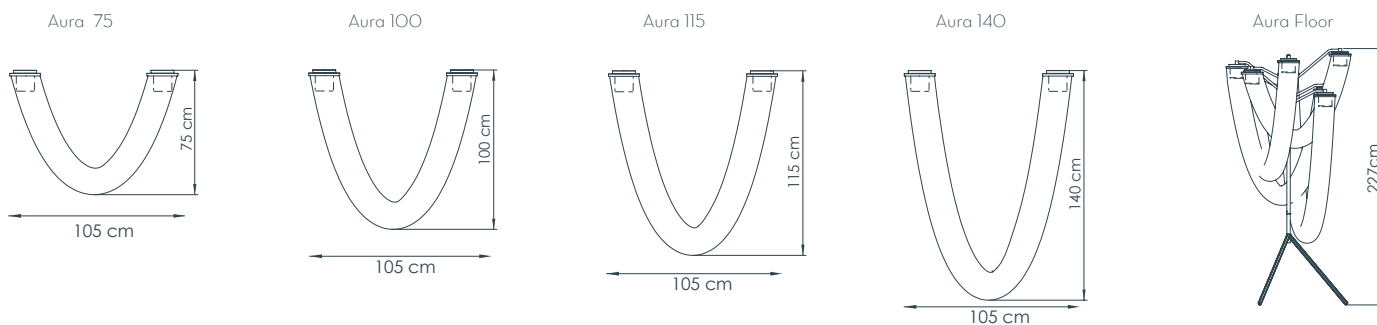

TUBES LENGHTS

COLOURS

STRUCTURE

RAL 9005
Jet black

RAL 9010
Pure white

SUGGESTED COLOURS

BLACK

2021
Satin Black