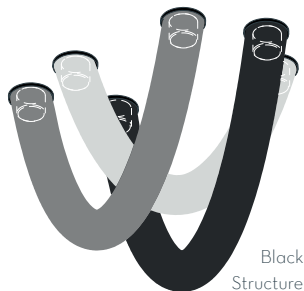

Aura Three

Black
Structure

Aura one 75 - Satin Silver
Aura one 100 - Satin Grey
Aura one 115 - Satin Black