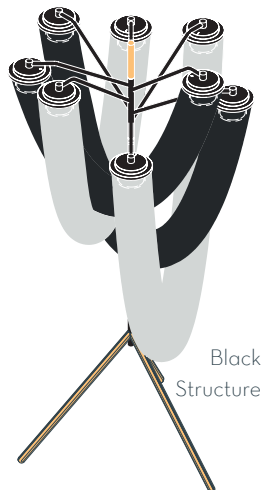

Aura Floor

Aura one 75 - Satin Black
Aura one 100 - Satin Silver
Aura one 115 - Satin Black
Aura one 140 - Satin Silver